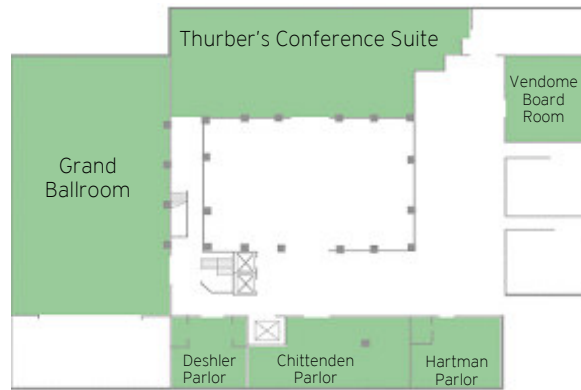

# THE WESTIN COLUMBUS

## Meeting Space At-a-Glance 12,004 square feet

Lobby Level

Ballroom Promenade Second Floor

Meeting Room	Square Feet	Rounds	Classroom	Theatre	Conference	U-Shaped	Hollow Square	Reception
Neil House Parlor	1652	90	75	125	20	20	30	120
Park Parlor	1152	60	40	80	20	20	20	100
Seneca Room	1250	120	96	195	60	50	50	195
Grand Ballroom	4200	300	275	450	80	115	120	400
Chittenden Parlor	555	60	42	60	30	28	30	50
Deshler Parlor	397	30	15	25	16	16	16	30
Hartman Parlor	335	32	20	30	18	16	18	45
Vendome Boardroom	378				16			
Thurber Conference	960	80	65	100	30	30	30	100
Great Southern Gallery	1,200	70	35	60	20	15	20	90